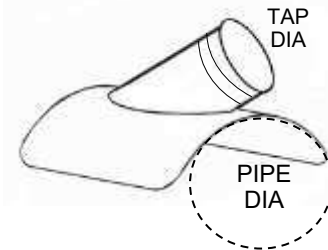

45° SADDLE TAP

DIA TAP	DIA PIPE	PART #	PRICE
4	4	SHOET404-4	\$18.70
4	6	SHOET404-6	\$18.70
4	8	SHOET404-8	\$18.70
4	10	SHOET404-10	\$18.70
4	12	SHOET404-12	\$18.70
4	14	SHOET404-14	\$18.70
4	16	SHOET404-16	\$18.70
6	6	SHOET406-6	\$28.30
6	8	SHOET406-8	\$28.30
6	10	SHOET406-10	\$28.30
6	12	SHOET406-12	\$28.30
6	14	SHOET406-14	\$28.30
6	16	SHOET406-16	\$28.30
8	8	SHOET408-8	\$32.43
8	10	SHOET408-10	\$32.43
8	12	SHOET408-12	\$32.43
8	14	SHOET408-14	\$32.43
8	16	SHOET408-16	\$32.43
10	10	SHOET410-10	\$34.23

45° SADDLE TAP

DIA TAP	DIA PIPE	PART #	PRICE
10	12	SHOET410-12	\$34.23
10	14	SHOET410-14	\$34.23
10	16	SHOET410-16	\$34.23
12	18	SHOET410-18	\$43.74
12	12	SHOET412-12	\$43.74
12	14	SHOET412-14	\$43.74
12	16	SHOET412-16	\$43.74
12	18	SHOET412-18	\$43.74
12	20	SHOET412-20	\$43.74
12	24	SHOET412-24	\$43.74
14	14	SHOET414-14	\$52.06
14	16	SHOET414-16	\$52.06
14	18	SHOET414-18	\$52.06
14	20	SHOET414-20	\$52.06
14	24	SHOET414-24	\$52.06
16	16	SHOET416-16	\$64.74
16	18	SHOET416-18	\$64.74
16	20	SHOET416-20	\$64.74
16	24	SHOET416-24	\$64.74

45° SADDLE TAP

- Airtight
- Priced by tap diameter
- Specify tap diameter and pipe diameter
- Other sizes available

90° SHOE TAP

DIA TAP	PART #	PRICE
4"	SHOET904	\$19.80
5"	SHOET905	\$20.22
6"	SHOET906	\$20.22
7"	SHOET907	\$20.63
8"	SHOET908	\$20.63
10"	SHOET909	\$24.34
12"	SHOET912	\$28.05
14"	SHOET914	\$33.42
16"	SHOET916	\$38.78
18"	SHOET918	\$50.88

90° SHOE TAP

- Priced by tap diameter
- Saddles are universal fit
- Specify tap diameter and pipe diameter
- Other sizes available