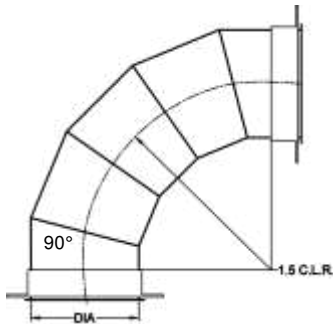

90° Elbow

- Galvanized 18 ga, 16 ga, 14 ga & 12 ga
- Vanstone ends with rotational angle flange is standard
- 1.5 CLR standard
- Continuously seam welded
- Specify diameter and gauge
- Longer radius elbows available

45° Elbow

90° ELBOW

DIA	PART #	18 GA	16 GA	14 GA	12 GA
8"	HDEL908	\$197.15	CALL	\$243.40	\$297.50
10"	HDEL910	\$215.22	CALL	\$265.70	\$310.70
12"	HDEL912	\$277.83	CALL	\$343.00	\$400.30
14"	HDEL914	\$298.00	CALL	\$367.90	\$428.70
16"	HDEL916	\$327.97	CALL	\$404.90	\$467.30
18"	HDEL918	\$442.67	CALL	\$546.50	\$634.30
20"	HDEL920	\$513.05	CALL	\$633.40	\$735.70
22"	HDEL922	\$644.36	CALL	\$795.50	\$927.00
24"	HDEL924	\$731.67	CALL	\$903.30	\$1,054.50
26"	HDEL926	CALL	\$1,096.29	\$1,218.10	\$1,423.40
28"	HDEL928	CALL	\$1,356.84	\$1,507.60	\$1,765.40
30"	HDEL930	CALL	\$1,388.25	\$1,542.50	\$1,805.10
32"	HDEL932	CALL	\$1,763.64	\$1,959.60	\$2,299.10
34"	HDEL934	CALL	\$2,017.53	\$2,241.70	\$2,632.30
36"	HDEL936	CALL	\$2,304.72	\$2,560.80	\$3,009.60
38"	HDEL938	CALL	\$2,492.28	\$2,769.20	\$3,253.60
40"	HDEL940	CALL	\$2,682.81	\$2,980.90	\$3,503.80
42"	HDEL942	CALL	\$2,897.46	\$3,219.40	\$3,748.30
44"	HDEL944	CALL	\$3,006.18	\$3,340.20	\$3,926.70
46"	HDEL946	CALL	\$3,141.54	\$3,490.60	\$4,103.80
48"	HDEL948	CALL	\$3,278.43	\$3,642.70	\$4,282.60