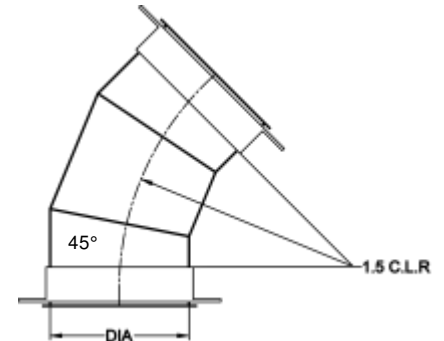

90° Elbow

- Galvanized 18 ga, 16 ga, 14 ga & 12 ga
- Vanstone ends with rotational angle flange is standard
- 1.5 CLR standard
- Continuously seam welded
- Specify diameter and gauge
- Longer radius elbows available

45° Elbow

90° ELBOW

DIA	PART #	18 GA	16 GA	14 GA	12 GA
8"	HDEL908	\$197.15	CALL	\$243.40	\$297.50
10"	HDEL910	\$215.22	CALL	\$265.70	\$310.70
12"	HDEL912	\$277.83	CALL	\$343.00	\$400.30
14"	HDEL914	\$298.00	CALL	\$367.90	\$428.70
16"	HDEL916	\$327.97	CALL	\$404.90	\$467.30
18"	HDEL918	\$442.67	CALL	\$546.50	\$634.30
20"	HDEL920	\$513.05	CALL	\$633.40	\$735.70
22"	HDEL922	\$644.36	CALL	\$795.50	\$927.00
24"	HDEL924	\$731.67	CALL	\$903.30	\$1,054.50
26"	HDEL926	CALL	\$1,096.29	\$1,218.10	\$1,423.40
28"	HDEL928	CALL	\$1,356.84	\$1,507.60	\$1,765.40
30"	HDEL930	CALL	\$1,388.25	\$1,542.50	\$1,805.10
32"	HDEL932	CALL	\$1,763.64	\$1,959.60	\$2,299.10
34"	HDEL934	CALL	\$2,017.53	\$2,241.70	\$2,632.30
36"	HDEL936	CALL	\$2,304.72	\$2,560.80	\$3,009.60
38"	HDEL938	CALL	\$2,492.28	\$2,769.20	\$3,253.60
40"	HDEL940	CALL	\$2,682.81	\$2,980.90	\$3,503.80
42"	HDEL942	CALL	\$2,897.46	\$3,219.40	\$3,748.30
44"	HDEL944	CALL	\$3,006.18	\$3,340.20	\$3,926.70
46"	HDEL946	CALL	\$3,141.54	\$3,490.60	\$4,103.80
48"	HDEL948	CALL	\$3,278.43	\$3,642.70	\$4,282.60