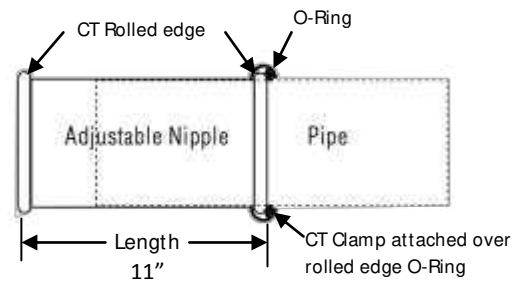

CT Pipe

- Galvanized with rolled ends
- 5 Ft. Sections
- Seam welded

ADJUSTABLE SLEEVE W/ O-RING

DIA.	PART #	GA.	WT.	REG PRICE	35% OFF
3"	CTSLEEVE03	22	0.8	\$19.20	\$12.48
4"	CTSLEEVE04	22	1.1	\$19.20	\$12.48
5"	CTSLEEVE05	22	1.3	\$19.60	\$12.74
6"	CTSLEEVE06	22	1.6	\$20.20	\$13.13
7"	CTSLEEVE07	22	2.4	\$24.20	\$15.73
8"	CTSLEEVE08	22	2.7	\$24.70	\$16.06
9"	CTSLEEVE09	22	3.1	\$26.00	\$16.90
10"	CTSLEEVE10	22	3.4	\$26.50	\$17.23
11"	CTSLEEVE11	22	3.8	\$30.30	\$19.70
12"	CTSLEEVE12	22	4.2	\$30.30	\$19.70
14"	CTSLEEVE14	20	5.9	\$41.00	\$26.65
16"	CTSLEEVE16	20	6.7	\$47.10	\$30.62
18"	CTSLEEVE18	20	7.5	\$55.00	\$35.75
20"	CTSLEEVE20	20	8.1	\$67.40	\$43.81
22"	CTSLEEVE22	20	8.8	\$79.70	\$51.81
24"	CTSLEEVE24	20	9.7	\$91.70	\$59.61

Adjustable Sleeve With O-Ring

- Used to provide variable length adjustment of CT pipe system
- Black O-Ring included
- High Temp Red O-Ring available
- Sleeve length 11 inches
- See page 18 for instructions

Adjustable Clamp With Pin

- Adjustment screw provides variable tension for a perfect fit
- Internal gasket seal included