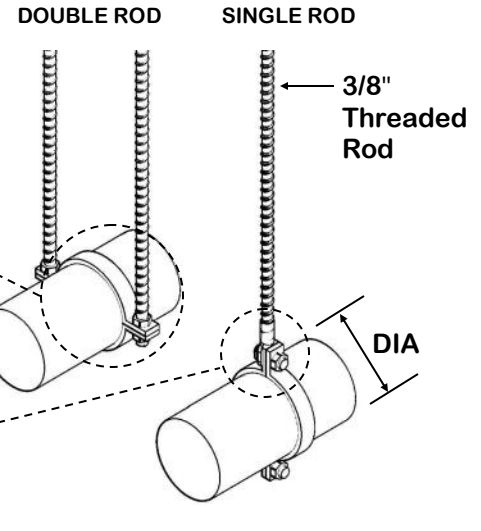

PIPE HANGER

DIA	PART #	WT.	REG. PRICE	35% OFF
3"	HR03	0.4	\$7.63	\$5.65
4"	HR04	0.5	\$7.63	\$5.65
5"	HR05	0.5	\$9.65	\$7.15
6"	HR06	0.5	\$9.65	\$7.15
7"	HR07	0.6	\$9.65	\$7.15
8"	HR08	0.7	\$11.58	\$8.58
9"	HR09	0.8	\$14.38	\$10.65
10"	HR10	0.9	\$15.05	\$11.15
11"	HR11	1.0	\$16.79	\$12.44
12"	HR12	1.0	\$16.79	\$12.44
14"	HR14	1.2	\$19.12	\$14.16
16"	HR16	1.4	\$24.81	\$18.38
18"	HR18	1.5	\$26.35	\$19.52
20"	HR20	1.8	\$28.86	\$21.38
22"	HR22	6.0	\$35.52	\$26.31
24"	HR24	6.0	\$40.64	\$30.10

Pipe Hanger

- 1 1/2" Wide 14 gauge galvanized construction
- Can be used as a single or double rod hanger

EYE COUPLING

DIA	PART #	WT.	REG. PRICE	35% OFF
3/8"	TREC38E	0.2	\$2.16	\$1.60

PIPE HANGER HJ

DIA	PART #	WT.	REG. PRICE	35% OFF
3"	CTHJ03	0.4	\$17.27	\$11.23
4"	CTHJ04	0.5	\$17.27	\$11.23
5"	CTHJ05	0.6	\$19.36	\$12.58
6"	CTHJ06	0.7	\$21.89	\$14.23
7"	CTHJ07	0.8	\$21.89	\$14.23
8"	CTHJ08	0.9	\$26.18	\$17.02
9"	CTHJ09	1.1	\$32.34	\$21.02
10"	CTHJ10	1.1	\$34.43	\$22.38
11"	CTHJ11	1.3	\$38.17	\$24.81
12"	CTHJ12	1.4	\$38.17	\$24.81
13"	CTHJ13	1.6	\$43.56	\$28.31
14"	CTHJ14	1.8	\$43.56	\$28.31
16"	CTHJ16	2.2	\$59.84	\$38.90
18"	CTHJ18	2.8	\$62.26	\$40.47
20"	CTHJ20	3.4	\$65.78	\$42.76
22"	CTHJ22	4.1	\$80.74	\$52.48
24"	CTHJ24	5.0	\$92.95	\$60.42

Pipe Hanger HJ

- 3" to 24", 14 gauge galvanized construction
- Bolts are supplied with hanger