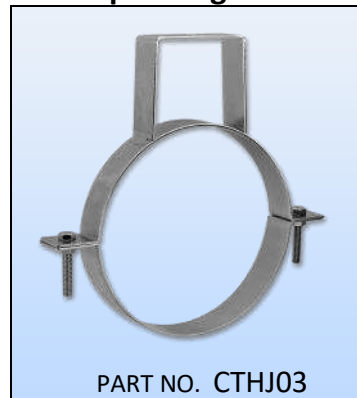

PIPE HANGER

DIA	PART #	WT.	REG. PRICE	35% OFF
3"	HR03	0.4	\$7.63	\$5.65
4"	HR04	0.5	\$7.63	\$5.65
5"	HR05	0.5	\$9.65	\$7.15
6"	HR06	0.5	\$9.65	\$7.15
7"	HR07	0.6	\$9.65	\$7.15
8"	HR08	0.7	\$11.58	\$8.58
9"	HR09	0.8	\$14.38	\$10.65
10"	HR10	0.9	\$15.05	\$11.15
11"	HR11	1.0	\$16.79	\$12.44
12"	HR12	1.0	\$16.79	\$12.44
14"	HR14	1.2	\$19.12	\$14.16
16"	HR16	1.4	\$24.81	\$18.38
18"	HR18	1.5	\$26.35	\$19.52
20"	HR20	1.8	\$28.86	\$21.38
22"	HR22	6.0	\$35.52	\$26.31
24"	HR24	6.0	\$40.64	\$30.10

Pipe Hanger

- 1 1/2" Wide 14 gauge galvanized construction
- Can be used as a single or double rod hanger

EYE COUPLING

DIA	PART #	WT.	REG. PRICE	35% OFF
3/8"	TREC38E	0.2	\$2.16	\$1.60

PIPE HANGER HJ

DIA	PART #	WT.	REG. PRICE	35% OFF
3"	CTHJ03	0.4	\$17.27	\$11.23
4"	CTHJ04	0.5	\$17.27	\$11.23
5"	CTHJ05	0.6	\$19.36	\$12.58
6"	CTHJ06	0.7	\$21.89	\$14.23
7"	CTHJ07	0.8	\$21.89	\$14.23
8"	CTHJ08	0.9	\$26.18	\$17.02
9"	CTHJ09	1.1	\$32.34	\$21.02
10"	CTHJ10	1.1	\$34.43	\$22.38
11"	CTHJ11	1.3	\$38.17	\$24.81
12"	CTHJ12	1.4	\$38.17	\$24.81
13"	CTHJ13	1.6	\$43.56	\$28.31
14"	CTHJ14	1.8	\$43.56	\$28.31
16"	CTHJ16	2.2	\$59.84	\$38.90
18"	CTHJ18	2.8	\$62.26	\$40.47
20"	CTHJ20	3.4	\$65.78	\$42.76
22"	CTHJ22	4.1	\$80.74	\$52.48
24"	CTHJ24	5.0	\$92.95	\$60.42

Pipe Hanger HJ

- 3" to 24", 14 gauge galvanized construction
- Bolts are supplied with hanger