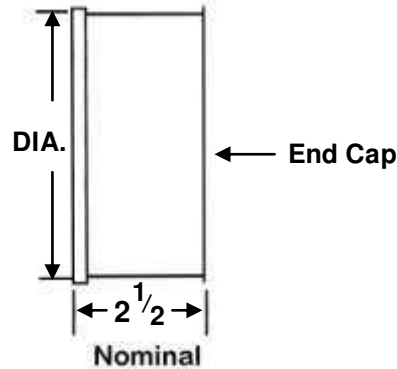

END CAP

DIA.	PART #	GA.	WT.	REG. PRICE	35% OFF
3"	CTEC03	18	0.3	\$16.50	\$10.73
4"	CTEC04	22	0.4	\$16.50	\$10.73
5"	CTEC05	22	0.5	\$17.80	\$11.57
6"	CTEC06	22	0.7	\$20.10	\$13.07
7"	CTEC07	22	0.9	\$22.60	\$14.69
8"	CTEC08	22	1.1	\$23.90	\$15.54
9"	CTEC09	22	1.4	\$26.10	\$16.97
10"	CTEC10	22	1.7	\$27.30	\$17.75
11"	CTEC11	22	1.9	\$28.80	\$18.72
12"	CTEC12	22	2.1	\$28.80	\$18.72
14"	CTEC14	20	3.1	\$30.70	\$19.96
16"	CTEC16	20	4.0	\$32.30	\$21.00
18"	CTEC18	20	4.9	\$34.30	\$22.30
20"	CTEC20	20	5.5	\$36.50	\$23.73
22"	CTEC22	20	6.3	\$37.60	\$24.44
24"	CTEC24	20	7.9	\$43.50	\$28.28

End Cap

- End Caps enable users to close off taps for future use
- End Caps larger than 24" will be a flat plate and angle rings. Call for pricing

END CAP WITH BIRD SCREEN

DIA.	PART #	GA.	WT.	REG. PRICE	35% OFF
3"	CTECBS03	18	0.3	\$41.70	\$27.11
4"	CTECBS04	22	0.3	\$41.70	\$27.11
5"	CTECBS05	22	0.4	\$43.50	\$28.28
6"	CTECBS06	22	0.5	\$45.10	\$29.32
7"	CTECBS07	22	0.6	\$48.20	\$31.33
8"	CTECBS08	22	0.7	\$49.40	\$32.11
9"	CTECBS09	22	0.8	\$51.60	\$33.54
10"	CTECBS10	22	0.9	\$52.70	\$34.26
11"	CTECBS11	22	1.0	\$54.40	\$35.36
12"	CTECBS12	22	1.0	\$54.40	\$35.36
14"	CTECBS14	20	1.3	\$56.10	\$36.47
16"	CTECBS16	20	1.5	\$57.50	\$37.38
18"	CTECBS18	20	1.8	\$59.90	\$38.94
20"	CTECBS20	20	1.9	\$61.80	\$40.17
22"	CTECBS22	20	2.1	\$63.10	\$41.02
24"	CTECBS24	20	2.9	\$72.40	\$47.06

End Cap With Bird Screen

- End Caps with bird screen 1/2" wire mesh
- End Caps larger than 24" will have expanded metal. Call for pricing