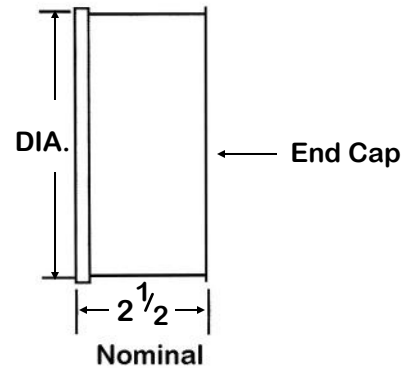

END CAP

DIA.	PART #	GA.	WT.	REG. PRICE	35% OFF
3"	CTEC03	18	0.3	\$18.15	\$11.80
4"	CTEC04	22	0.4	\$18.15	\$11.80
5"	CTEC05	22	0.5	\$19.58	\$12.73
6"	CTEC06	22	0.7	\$22.11	\$14.37
7"	CTEC07	22	0.9	\$24.86	\$16.16
8"	CTEC08	22	1.1	\$26.29	\$17.09
9"	CTEC09	22	1.4	\$28.71	\$18.66
10"	CTEC10	22	1.7	\$30.03	\$19.52
11"	CTEC11	22	1.9	\$31.68	\$20.59
12"	CTEC12	22	2.1	\$31.68	\$20.59
14"	CTEC14	20	3.1	\$33.77	\$21.95
16"	CTEC16	20	4.0	\$35.53	\$23.09
18"	CTEC18	20	4.9	\$37.73	\$24.52
20"	CTEC20	20	5.5	\$40.15	\$26.10
22"	CTEC22	20	6.3	\$41.36	\$26.88
24"	CTEC24	20	7.9	\$47.85	\$31.10

End Cap

- End Caps enable users to close off taps for future use
- End Caps larger than 24" will be a flat plate and angle rings. Call for pricing

END CAP WITH BIRD SCREEN

DIA.	PART #	GA.	WT.	REG. PRICE	35% OFF
3"	CTECBS03	18	0.3	\$45.87	\$29.82
4"	CTECBS04	22	0.3	\$45.87	\$29.82
5"	CTECBS05	22	0.4	\$47.85	\$31.10
6"	CTECBS06	22	0.5	\$49.61	\$32.25
7"	CTECBS07	22	0.6	\$53.02	\$34.46
8"	CTECBS08	22	0.7	\$54.34	\$35.32
9"	CTECBS09	22	0.8	\$56.76	\$36.89
10"	CTECBS10	22	0.9	\$57.97	\$37.68
11"	CTECBS11	22	1.0	\$59.84	\$38.90
12"	CTECBS12	22	1.0	\$59.84	\$38.90
14"	CTECBS14	20	1.3	\$61.71	\$40.11
16"	CTECBS16	20	1.5	\$63.25	\$41.11
18"	CTECBS18	20	1.8	\$65.89	\$42.83
20"	CTECBS20	20	1.9	\$67.98	\$44.19
22"	CTECBS22	20	2.1	\$69.41	\$45.12
24"	CTECBS24	20	2.9	\$79.64	\$51.77

End Cap With Bird Screen

- End Caps with bird screen 1/2" wire mesh
- End Caps larger than 24" will have expanded metal. Call for pricing