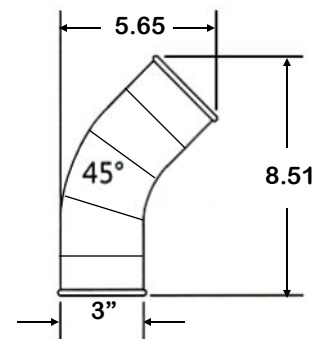

**90° ELBOWS**

DIA.	PART #	CLR	STYLE	GA.	WT.	REG. PRICE	35% OFF
3"	CTEL9003	1.5	P	24	0.9	\$51.04	\$33.18
4"	CTEL9004	1.5	P	24	1.0	\$63.03	\$40.97
5"	CTEL9005	1.5	P	24	1.2	\$69.85	\$45.40
6"	CTEL9006	1.5	P	24	1.5	\$78.65	\$51.12
7"	CTEL9007	1.5	S	24	2.2	\$104.94	\$68.21
8"	CTEL9008	1.5	S	22	6.1	\$152.90	\$99.39
9"	CTEL9009	1.5	S	22	7.6	\$158.73	\$103.17
10"	CTEL9010	1.5	S	22	9.0	\$165.22	\$107.39
11"	CTEL9011	1.5	S	22	10.5	\$209.77	\$136.35
12"	CTEL9012	1.5	S	22	12.4	\$209.77	\$136.35
14"	CTEL9014	1.5	S	20	19.0	\$222.86	\$144.86
16"	CTEL9016	1.5	S	20	24.0	\$228.69	\$148.65
18"	CTEL9018	1.5	S	20	30.9	\$321.53	\$208.99
20"	CTEL9020	1.5	S	20	35.9	\$375.10	\$243.82
22"	CTEL9022	1.5	S	20	43.0	\$482.57	\$313.67
24"	CTEL9024	1.5	S	20	55.5	\$554.84	\$360.65

P= Press Formed S= Segmented CLR= Center Line Radius

**90° Elbow - Press Formed**

**90° Elbow - Segmented**

Example Shown:  
4" 90 Deg. Elbow 1.5 CLR = 6"

**45° ELBOWS**

DIA.	PART #	CLR	STYLE	GA.	WT.	REG. PRICE	35% OFF
3"	CTEL4503	1.5	P	24	0.9	\$46.09	\$29.96
4"	CTEL4504	1.5	P	24	1.0	\$53.79	\$34.96
5"	CTEL4505	1.5	P	24	0.7	\$59.51	\$38.68
6"	CTEL4506	1.5	P	24	1.0	\$70.73	\$45.97
7"	CTEL4507	1.5	S	24	1.3	\$99.66	\$64.78
8"	CTEL4508	1.5	S	22	3.7	\$107.69	\$70.00
9"	CTEL4509	1.5	S	22	4.8	\$109.67	\$71.29
10"	CTEL4510	1.5	S	22	5.3	\$114.29	\$74.29
11"	CTEL4511	1.5	S	22	6.0	\$120.78	\$78.51
12"	CTEL4512	1.5	S	22	7.3	\$120.78	\$78.51
14"	CTEL4514	1.5	S	20	11.4	\$130.24	\$84.66
16"	CTEL4516	1.5	S	20	13.8	\$174.57	\$113.47
18"	CTEL4518	1.5	S	20	17.8	\$200.86	\$130.56
20"	CTEL4520	1.5	S	20	20.0	\$240.02	\$156.01
22"	CTEL4522	1.5	S	20	23.9	\$275.44	\$179.04
24"	CTEL4524	1.5	S	20	28.0	\$316.91	\$205.99

P= Press Formed S= Segmented CLR= Center Line Radius

**45° Elbow - Press Formed**

**45° Elbow - Segmented**

3" 45 Deg. Elbow (1.5 CLR)

3" 45 Deg. Elbow (1.5 CLR)