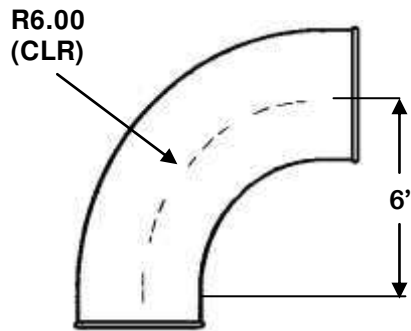

90° ELBOWS

DIA.	PART #	CLR	STYLE	GA.	WT.	REG. PRICE	35% OFF
3"	CTEL9003	1.5	P	24	0.9	\$46.40	\$30.16
4"	CTEL9004	1.5	P	24	1.0	\$57.30	\$37.25
5"	CTEL9005	1.5	P	24	1.2	\$63.50	\$41.28
6"	CTEL9006	1.5	P	24	1.5	\$71.50	\$46.48
7"	CTEL9007	1.5	P	24	2.2	\$95.40	\$62.01
8"	CTEL9008	1.5	S	22	6.1	\$139.00	\$90.35
9"	CTEL9009	1.5	S	22	7.6	\$144.30	\$93.80
10"	CTEL9010	1.5	S	22	9.0	\$150.20	\$97.63
11"	CTEL9011	1.5	S	22	10.5	\$190.70	\$123.96
12"	CTEL9012	1.5	S	22	12.4	\$190.70	\$123.96
14"	CTEL9014	1.5	S	20	19.0	\$202.60	\$131.69
16"	CTEL9016	1.5	S	20	24.0	\$207.90	\$135.14
18"	CTEL9018	1.5	S	20	30.9	\$292.30	\$190.00
20"	CTEL9020	1.5	S	20	35.9	\$341.00	\$221.65
22"	CTEL9022	1.5	S	20	43.0	\$438.70	\$285.16
24"	CTEL9024	1.5	S	20	55.5	\$504.40	\$327.86

P= Press Formed S= Segmented CLR= Center Line Radius

90° Elbow - Press Formed

90° Elbow - Segmented

Example Shown:
4"90 Deg. Elbow 1.5 CLR = 6"

45° ELBOWS

DIA.	PART #	CLR	STYLE	GA.	WT.	REG. PRICE	35% OFF
3"	CTEL4503	1.5	P	24	0.9	\$41.90	\$27.24
4"	CTEL4504	1.5	P	24	1.0	\$48.90	\$31.79
5"	CTEL4505	1.5	P	24	0.7	\$54.10	\$35.17
6"	CTEL4506	1.5	P	24	1.0	\$64.30	\$41.80
7"	CTEL4507	1.5	P	24	1.3	\$90.60	\$58.89
8"	CTEL4508	1.5	S	22	3.7	\$97.90	\$63.64
9"	CTEL4509	1.5	S	22	4.8	\$99.70	\$64.81
10"	CTEL4510	1.5	S	22	5.3	\$103.90	\$67.54
11"	CTEL4511	1.5	S	22	6.0	\$109.80	\$71.37
12"	CTEL4512	1.5	S	22	7.3	\$109.80	\$71.37
14"	CTEL4514	1.5	S	20	11.4	\$118.40	\$76.96
16"	CTEL4516	1.5	S	20	13.8	\$158.70	\$103.16
18"	CTEL4518	1.5	S	20	17.8	\$182.60	\$118.69
20"	CTEL4520	1.5	S	20	20.0	\$218.20	\$141.83
22"	CTEL4522	1.5	S	20	23.9	\$250.40	\$162.76
24"	CTEL4524	1.5	S	20	28.0	\$288.10	\$187.27

P= Press Formed S= Segmented CLR= Center Line Radius

45° Elbow - Press Formed

45° Elbow - Segmented

3" 45 Deg. Elbow (1.5 CLR)

3" 45 Deg. Elbow (1.5 CLR)