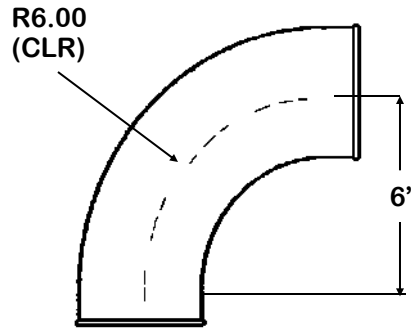

**90° ELBOWS**

DIA.	PART #	CLR	STYLE	GA.	WT.	REG. PRICE	35% OFF
3"	CTEL9003	1.5	P	24	0.9	\$51.04	\$33.18
4"	CTEL9004	1.5	P	24	1.0	\$63.03	\$40.97
5"	CTEL9005	1.5	P	24	1.2	\$69.85	\$45.40
6"	CTEL9006	1.5	P	24	1.5	\$78.65	\$51.12
7"	CTEL9007	1.5	S	24	2.2	\$104.94	\$68.21
8"	CTEL9008	1.5	S	22	6.1	\$152.90	\$99.39
9"	CTEL9009	1.5	S	22	7.6	\$158.73	\$103.17
10"	CTEL9010	1.5	S	22	9.0	\$165.22	\$107.39
11"	CTEL9011	1.5	S	22	10.5	\$209.77	\$136.35
12"	CTEL9012	1.5	S	22	12.4	\$209.77	\$136.35
14"	CTEL9014	1.5	S	20	19.0	\$222.86	\$144.86
16"	CTEL9016	1.5	S	20	24.0	\$228.69	\$148.65
18"	CTEL9018	1.5	S	20	30.9	\$321.53	\$208.99
20"	CTEL9020	1.5	S	20	35.9	\$375.10	\$243.82
22"	CTEL9022	1.5	S	20	43.0	\$482.57	\$313.67
24"	CTEL9024	1.5	S	20	55.5	\$554.84	\$360.65

P= Press Formed S= Segmented CLR= Center Line Radius

**90° Elbow - Press Formed**

**90° Elbow - Segmented**

Example Shown:  
4" 90 Deg. Elbow 1.5 CLR = 6"

**45° ELBOWS**

DIA.	PART #	CLR	STYLE	GA.	WT.	REG. PRICE	35% OFF
3"	CTEL4503	1.5	P	24	0.9	\$46.09	\$29.96
4"	CTEL4504	1.5	P	24	1.0	\$53.79	\$34.96
5"	CTEL4505	1.5	P	24	0.7	\$59.51	\$38.68
6"	CTEL4506	1.5	P	24	1.0	\$70.73	\$45.97
7"	CTEL4507	1.5	S	24	1.3	\$99.66	\$64.78
8"	CTEL4508	1.5	S	22	3.7	\$107.69	\$70.00
9"	CTEL4509	1.5	S	22	4.8	\$109.67	\$71.29
10"	CTEL4510	1.5	S	22	5.3	\$114.29	\$74.29
11"	CTEL4511	1.5	S	22	6.0	\$120.78	\$78.51
12"	CTEL4512	1.5	S	22	7.3	\$120.78	\$78.51
14"	CTEL4514	1.5	S	20	11.4	\$130.24	\$84.66
16"	CTEL4516	1.5	S	20	13.8	\$174.57	\$113.47
18"	CTEL4518	1.5	S	20	17.8	\$200.86	\$130.56
20"	CTEL4520	1.5	S	20	20.0	\$240.02	\$156.01
22"	CTEL4522	1.5	S	20	23.9	\$275.44	\$179.04
24"	CTEL4524	1.5	S	20	28.0	\$316.91	\$205.99

P= Press Formed S= Segmented CLR= Center Line Radius

**45° Elbow - Press Formed**

**45° Elbow - Segmented**

3" 45 Deg. Elbow (1.5 CLR)

3" 45 Deg. Elbow (1.5 CLR)