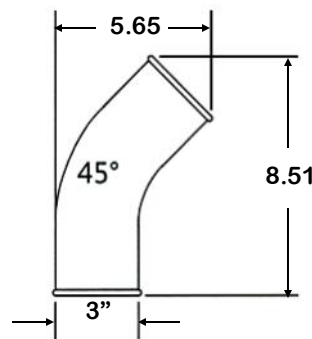

**90° ELBOWS**

DIA.	PART #	CLR	STYLE	GA.	WT.	REG. PRICE	35% OFF
3"	CTEL9003	1.5	P	24	0.9	\$51.04	\$33.18
4"	CTEL9004	1.5	P	24	1.0	\$63.03	\$40.97
5"	CTEL9005	1.5	P	24	1.2	\$69.85	\$45.40
6"	CTEL9006	1.5	P	24	1.5	\$78.65	\$51.12
7"	CTEL9007	1.5	S	24	2.2	\$104.94	\$68.21
8"	CTEL9008	1.5	S	22	6.1	\$152.90	\$99.39
9"	CTEL9009	1.5	S	22	7.6	\$158.73	\$103.17
10"	CTEL9010	1.5	S	22	9.0	\$165.22	\$107.39
11"	CTEL9011	1.5	S	22	10.5	\$209.77	\$136.35
12"	CTEL9012	1.5	S	22	12.4	\$209.77	\$136.35
14"	CTEL9014	1.5	S	20	19.0	\$222.86	\$144.86
16"	CTEL9016	1.5	S	20	24.0	\$228.69	\$148.65
18"	CTEL9018	1.5	S	20	30.9	\$321.53	\$208.99
20"	CTEL9020	1.5	S	20	35.9	\$375.10	\$243.82
22"	CTEL9022	1.5	S	20	43.0	\$482.57	\$313.67
24"	CTEL9024	1.5	S	20	55.5	\$554.84	\$360.65

P= Press Formed S= Segmented CLR= Center Line Radius

**90° Elbow - Press Formed**

**90° Elbow - Segmented**

Example Shown:  
4" 90 Deg. Elbow 1.5 CLR = 6"

**45° ELBOWS**

DIA.	PART #	CLR	STYLE	GA.	WT.	REG. PRICE	35% OFF
3"	CTEL4503	1.5	P	24	0.9	\$46.09	\$29.96
4"	CTEL4504	1.5	P	24	1.0	\$53.79	\$34.96
5"	CTEL4505	1.5	P	24	0.7	\$59.51	\$38.68
6"	CTEL4506	1.5	P	24	1.0	\$70.73	\$45.97
7"	CTEL4507	1.5	S	24	1.3	\$99.66	\$64.78
8"	CTEL4508	1.5	S	22	3.7	\$107.69	\$70.00
9"	CTEL4509	1.5	S	22	4.8	\$109.67	\$71.29
10"	CTEL4510	1.5	S	22	5.3	\$114.29	\$74.29
11"	CTEL4511	1.5	S	22	6.0	\$120.78	\$78.51
12"	CTEL4512	1.5	S	22	7.3	\$120.78	\$78.51
14"	CTEL4514	1.5	S	20	11.4	\$130.24	\$84.66
16"	CTEL4516	1.5	S	20	13.8	\$174.57	\$113.47
18"	CTEL4518	1.5	S	20	17.8	\$200.86	\$130.56
20"	CTEL4520	1.5	S	20	20.0	\$240.02	\$156.01
22"	CTEL4522	1.5	S	20	23.9	\$275.44	\$179.04
24"	CTEL4524	1.5	S	20	28.0	\$316.91	\$205.99

P= Press Formed S= Segmented CLR= Center Line Radius

**45° Elbow - Press Formed**

**45° Elbow - Segmented**

3" 45 Deg. Elbow (1.5 CLR)

3" 45 Deg. Elbow (1.5 CLR)