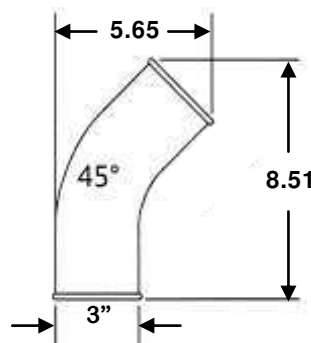

90° ELBOWS

DIA.	PART #	CLR	STYLE	GA.	WT.	REG. PRICE	35% OFF
3"	CTEL9003	1.5	P	24	0.9	\$46.40	\$30.16
4"	CTEL9004	1.5	P	24	1.0	\$57.30	\$37.25
5"	CTEL9005	1.5	P	24	1.2	\$63.50	\$41.28
6"	CTEL9006	1.5	P	24	1.5	\$71.50	\$46.48
7"	CTEL9007	1.5	P	24	2.2	\$95.40	\$62.01
8"	CTEL9008	1.5	S	22	6.1	\$139.00	\$90.35
9"	CTEL9009	1.5	S	22	7.6	\$144.30	\$93.80
10"	CTEL9010	1.5	S	22	9.0	\$150.20	\$97.63
11"	CTEL9011	1.5	S	22	10.5	\$190.70	\$123.96
12"	CTEL9012	1.5	S	22	12.4	\$190.70	\$123.96
14"	CTEL9014	1.5	S	20	19.0	\$202.60	\$131.69
16"	CTEL9016	1.5	S	20	24.0	\$207.90	\$135.14
18"	CTEL9018	1.5	S	20	30.9	\$292.30	\$190.00
20"	CTEL9020	1.5	S	20	35.9	\$341.00	\$221.65
22"	CTEL9022	1.5	S	20	43.0	\$438.70	\$285.16
24"	CTEL9024	1.5	S	20	55.5	\$504.40	\$327.86

P= Press Formed S= Segmented CLR= Center Line Radius

90° Elbow - Press Formed

90° Elbow - Segmented

Example Shown:
4"90 Deg. Elbow 1.5 CLR = 6"

45° ELBOWS

DIA.	PART #	CLR	STYLE	GA.	WT.	REG. PRICE	35% OFF
3"	CTEL4503	1.5	P	24	0.9	\$41.90	\$27.24
4"	CTEL4504	1.5	P	24	1.0	\$48.90	\$31.79
5"	CTEL4505	1.5	P	24	0.7	\$54.10	\$35.17
6"	CTEL4506	1.5	P	24	1.0	\$64.30	\$41.80
7"	CTEL4507	1.5	P	24	1.3	\$90.60	\$58.89
8"	CTEL4508	1.5	S	22	3.7	\$97.90	\$63.64
9"	CTEL4509	1.5	S	22	4.8	\$99.70	\$64.81
10"	CTEL4510	1.5	S	22	5.3	\$103.90	\$67.54
11"	CTEL4511	1.5	S	22	6.0	\$109.80	\$71.37
12"	CTEL4512	1.5	S	22	7.3	\$109.80	\$71.37
14"	CTEL4514	1.5	S	20	11.4	\$118.40	\$76.96
16"	CTEL4516	1.5	S	20	13.8	\$158.70	\$103.16
18"	CTEL4518	1.5	S	20	17.8	\$182.60	\$118.69
20"	CTEL4520	1.5	S	20	20.0	\$218.20	\$141.83
22"	CTEL4522	1.5	S	20	23.9	\$250.40	\$162.76
24"	CTEL4524	1.5	S	20	28.0	\$288.10	\$187.27

P= Press Formed S= Segmented CLR= Center Line Radius

45° Elbow - Press Formed

45° Elbow - Segmented

3" 45 Deg. Elbow (1.5 CLR)

3" 45 Deg. Elbow (1.5 CLR)