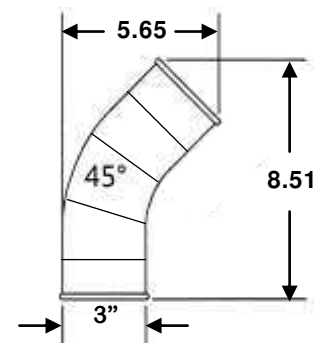

90° ELBOWS

DIA.	PART #	CLR	STYLE	GA.	WT.	REG. PRICE	35% OFF
3"	CTEL9003	1.5	P	24	0.9	\$46.40	\$30.16
4"	CTEL9004	1.5	P	24	1.0	\$57.30	\$37.25
5"	CTEL9005	1.5	P	24	1.2	\$63.50	\$41.28
6"	CTEL9006	1.5	P	24	1.5	\$71.50	\$46.48
7"	CTEL9007	1.5	P	24	2.2	\$95.40	\$62.01
8"	CTEL9008	1.5	S	22	6.1	\$139.00	\$90.35
9"	CTEL9009	1.5	S	22	7.6	\$144.30	\$93.80
10"	CTEL9010	1.5	S	22	9.0	\$150.20	\$97.63
11"	CTEL9011	1.5	S	22	10.5	\$190.70	\$123.96
12"	CTEL9012	1.5	S	22	12.4	\$190.70	\$123.96
14"	CTEL9014	1.5	S	20	19.0	\$202.60	\$131.69
16"	CTEL9016	1.5	S	20	24.0	\$207.90	\$135.14
18"	CTEL9018	1.5	S	20	30.9	\$292.30	\$190.00
20"	CTEL9020	1.5	S	20	35.9	\$341.00	\$221.65
22"	CTEL9022	1.5	S	20	43.0	\$438.70	\$285.16
24"	CTEL9024	1.5	S	20	55.5	\$504.40	\$327.86

P= Press Formed S= Segmented CLR= Center Line Radius

90° Elbow - Press Formed

90° Elbow - Segmented

Example Shown:
4"90 Deg. Elbow 1.5 CLR = 6"

45° ELBOWS

DIA.	PART #	CLR	STYLE	GA.	WT.	REG. PRICE	35% OFF
3"	CTEL4503	1.5	P	24	0.9	\$41.90	\$27.24
4"	CTEL4504	1.5	P	24	1.0	\$48.90	\$31.79
5"	CTEL4505	1.5	P	24	0.7	\$54.10	\$35.17
6"	CTEL4506	1.5	P	24	1.0	\$64.30	\$41.80
7"	CTEL4507	1.5	P	24	1.3	\$90.60	\$58.89
8"	CTEL4508	1.5	S	22	3.7	\$97.90	\$63.64
9"	CTEL4509	1.5	S	22	4.8	\$99.70	\$64.81
10"	CTEL4510	1.5	S	22	5.3	\$103.90	\$67.54
11"	CTEL4511	1.5	S	22	6.0	\$109.80	\$71.37
12"	CTEL4512	1.5	S	22	7.3	\$109.80	\$71.37
14"	CTEL4514	1.5	S	20	11.4	\$118.40	\$76.96
16"	CTEL4516	1.5	S	20	13.8	\$158.70	\$103.16
18"	CTEL4518	1.5	S	20	17.8	\$182.60	\$118.69
20"	CTEL4520	1.5	S	20	20.0	\$218.20	\$141.83
22"	CTEL4522	1.5	S	20	23.9	\$250.40	\$162.76
24"	CTEL4524	1.5	S	20	28.0	\$288.10	\$187.27

P= Press Formed S= Segmented CLR= Center Line Radius

45° Elbow - Press Formed

45° Elbow - Segmented

3" 45 Deg. Elbow (1.5 CLR)

3" 45 Deg. Elbow (1.5 CLR)