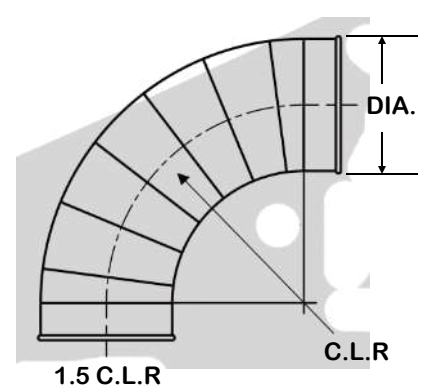

**90° ELBOWS**

DIA.	PART #	CLR	STYLE	GA.	WT.	REG. PRICE	35% OFF
3"	CTEL9003	1.5	P	24	0.9	\$51.04	\$33.18
4"	CTEL9004	1.5	P	24	1.0	\$63.03	\$40.97
5"	CTEL9005	1.5	P	24	1.2	\$69.85	\$45.40
6"	CTEL9006	1.5	P	24	1.5	\$78.65	\$51.12
7"	CTEL9007	1.5	S	24	2.2	\$104.94	\$68.21
8"	CTEL9008	1.5	S	22	6.1	\$152.90	\$99.39
9"	CTEL9009	1.5	S	22	7.6	\$158.73	\$103.17
10"	CTEL9010	1.5	S	22	9.0	\$165.22	\$107.39
11"	CTEL9011	1.5	S	22	10.5	\$209.77	\$136.35
12"	CTEL9012	1.5	S	22	12.4	\$209.77	\$136.35
14"	CTEL9014	1.5	S	20	19.0	\$222.86	\$144.86
16"	CTEL9016	1.5	S	20	24.0	\$228.69	\$148.65
18"	CTEL9018	1.5	S	20	30.9	\$321.53	\$208.99
20"	CTEL9020	1.5	S	20	35.9	\$375.10	\$243.82
22"	CTEL9022	1.5	S	20	43.0	\$482.57	\$313.67
24"	CTEL9024	1.5	S	20	55.5	\$554.84	\$360.65

P= Press Formed S= Segmented CLR= Center Line Radius

**90° Elbow - Press Formed**

**90° Elbow - Segmented**

Example Shown:  
4" 90 Deg. Elbow 1.5 CLR = 6"

**45° ELBOWS**

DIA.	PART #	CLR	STYLE	GA.	WT.	REG. PRICE	35% OFF
3"	CTEL4503	1.5	P	24	0.9	\$46.09	\$29.96
4"	CTEL4504	1.5	P	24	1.0	\$53.79	\$34.96
5"	CTEL4505	1.5	P	24	0.7	\$59.51	\$38.68
6"	CTEL4506	1.5	P	24	1.0	\$70.73	\$45.97
7"	CTEL4507	1.5	S	24	1.3	\$99.66	\$64.78
8"	CTEL4508	1.5	S	22	3.7	\$107.69	\$70.00
9"	CTEL4509	1.5	S	22	4.8	\$109.67	\$71.29
10"	CTEL4510	1.5	S	22	5.3	\$114.29	\$74.29
11"	CTEL4511	1.5	S	22	6.0	\$120.78	\$78.51
12"	CTEL4512	1.5	S	22	7.3	\$120.78	\$78.51
14"	CTEL4514	1.5	S	20	11.4	\$130.24	\$84.66
16"	CTEL4516	1.5	S	20	13.8	\$174.57	\$113.47
18"	CTEL4518	1.5	S	20	17.8	\$200.86	\$130.56
20"	CTEL4520	1.5	S	20	20.0	\$240.02	\$156.01
22"	CTEL4522	1.5	S	20	23.9	\$275.44	\$179.04
24"	CTEL4524	1.5	S	20	28.0	\$316.91	\$205.99

P= Press Formed S= Segmented CLR= Center Line Radius

**45° Elbow - Press Formed**

**45° Elbow - Segmented**

3" 45 Deg. Elbow (1.5 CLR)

3" 45 Deg. Elbow (1.5 CLR)