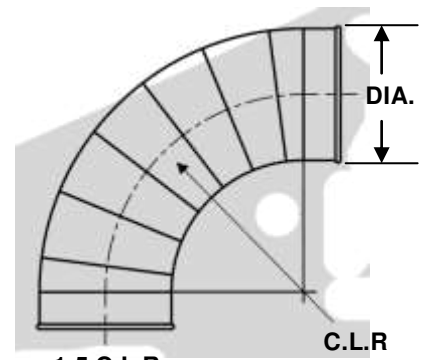

90° ELBOWS

DIA.	PART #	CLR	STYLE	GA.	WT.	REG. PRICE	35% OFF
3"	CTEL9003	1.5	P	24	0.9	\$46.40	\$30.16
4"	CTEL9004	1.5	P	24	1.0	\$57.30	\$37.25
5"	CTEL9005	1.5	P	24	1.2	\$63.50	\$41.28
6"	CTEL9006	1.5	P	24	1.5	\$71.50	\$46.48
7"	CTEL9007	1.5	P	24	2.2	\$95.40	\$62.01
8"	CTEL9008	1.5	S	22	6.1	\$139.00	\$90.35
9"	CTEL9009	1.5	S	22	7.6	\$144.30	\$93.80
10"	CTEL9010	1.5	S	22	9.0	\$150.20	\$97.63
11"	CTEL9011	1.5	S	22	10.5	\$190.70	\$123.96
12"	CTEL9012	1.5	S	22	12.4	\$190.70	\$123.96
14"	CTEL9014	1.5	S	20	19.0	\$202.60	\$131.69
16"	CTEL9016	1.5	S	20	24.0	\$207.90	\$135.14
18"	CTEL9018	1.5	S	20	30.9	\$292.30	\$190.00
20"	CTEL9020	1.5	S	20	35.9	\$341.00	\$221.65
22"	CTEL9022	1.5	S	20	43.0	\$438.70	\$285.16
24"	CTEL9024	1.5	S	20	55.5	\$504.40	\$327.86

P= Press Formed S= Segmented CLR= Center Line Radius

90° Elbow - Press Formed

90° Elbow - Segmented

Example Shown:
4"90 Deg. Elbow 1.5 CLR = 6"

45° ELBOWS

DIA.	PART #	CLR	STYLE	GA.	WT.	REG. PRICE	35% OFF
3"	CTEL4503	1.5	P	24	0.9	\$41.90	\$27.24
4"	CTEL4504	1.5	P	24	1.0	\$48.90	\$31.79
5"	CTEL4505	1.5	P	24	0.7	\$54.10	\$35.17
6"	CTEL4506	1.5	P	24	1.0	\$64.30	\$41.80
7"	CTEL4507	1.5	P	24	1.3	\$90.60	\$58.89
8"	CTEL4508	1.5	S	22	3.7	\$97.90	\$63.64
9"	CTEL4509	1.5	S	22	4.8	\$99.70	\$64.81
10"	CTEL4510	1.5	S	22	5.3	\$103.90	\$67.54
11"	CTEL4511	1.5	S	22	6.0	\$109.80	\$71.37
12"	CTEL4512	1.5	S	22	7.3	\$109.80	\$71.37
14"	CTEL4514	1.5	S	20	11.4	\$118.40	\$76.96
16"	CTEL4516	1.5	S	20	13.8	\$158.70	\$103.16
18"	CTEL4518	1.5	S	20	17.8	\$182.60	\$118.69
20"	CTEL4520	1.5	S	20	20.0	\$218.20	\$141.83
22"	CTEL4522	1.5	S	20	23.9	\$250.40	\$162.76
24"	CTEL4524	1.5	S	20	28.0	\$288.10	\$187.27

P= Press Formed S= Segmented CLR= Center Line Radius

45° Elbow - Press Formed

45° Elbow - Segmented

3" 45 Deg. Elbow (1.5 CLR)

3" 45 Deg. Elbow (1.5 CLR)