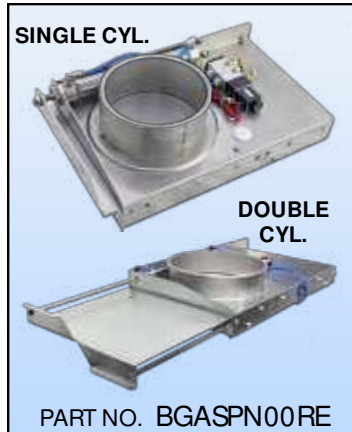

Stainless Steel Available
All cylinders have internal magnets

Automatic Die Cast Aluminum Pneumatic

- Cast aluminum body w/ galv. slide blade, rolled edges
- Operated by 90-100 P.S.I. compressed air
- 120VAC or 240VDC electric coil, please specify
- Designed for dust & fumes
- Single cylinders 3" to 7". Double cylinder (compact series) 8" to 24"

AUTOMATIC GALVANIZED AIR SEAL PNEUMATIC BLAST GATE W/ UHMW SEALS

DIA	PART #	CYL	A1	A2	B	C	WT.	REG. PRICE	35% OFF
			INCH	INCH	INCH	INCH			
3"	BGASPN03RE	1	14.57	10.32	6.00	5.86	4.8	\$889.90	\$578.44
4"	BGASPN04RE	1	15.45	10.32	7.00	5.83	6.2	\$889.90	\$578.44
5"	BGASPN05RE	1	18.32	12.32	7.94	5.84	7.8	\$934.40	\$607.36
6"	BGASPN06RE	1	21.43	14.25	8.94	5.94	7.8	\$934.40	\$607.36
7"	BGASPN07RE	1	29.07	18.13	10.88	5.68	9.4	\$956.70	\$621.86
8"	BGASPN08RE	1	29.07	18.13	10.88	6.06	14.0	\$956.70	\$621.86
10"	BGASPN10RE	2	32.07	22.13	14.63	5.79	27.0	\$1,029.00	\$668.85
12"	BGASPN12RE	2	40.18	27.18	16.56	5.79	35.8	\$1,056.80	\$686.92
14"	BGASPN14RE	2	47.50	33.50	17.88	6.68	41.8	\$1,179.10	\$766.42
16"	BGASPN16RE	2	53.50	37.50	19.88	6.68	27.8	\$1,334.90	\$867.69
18"	BGASPN18RE	2	59.50	41.50	21.88	6.68	53.8	\$1,435.00	\$932.75
20"	BGASPN20RE	2	65.50	45.50	23.88	6.68	59.8	\$1,557.40	\$1,012.31
22"	BGASPN22RE	2	71.50	49.50	25.88	6.68	65.8	\$1,613.00	\$1,048.45
24"	BGASPN24RE	2	77.50	53.50	27.88	6.68	71.8	\$1,690.20	\$1,098.63

Stainless steel available
All cylinders have internal magnets

Automatic Galv. Pneumatic Blast Gate

- UHMW (Ultra High Molecular Weight) seals
- Very low leakage
- Designed for dust & fumes
- 120VAC or 24VDC valve/coil. Please specify
- Single cylinder 3" to 7" Double cylinder 8" to 24"
- All galv. w/ rolled edges