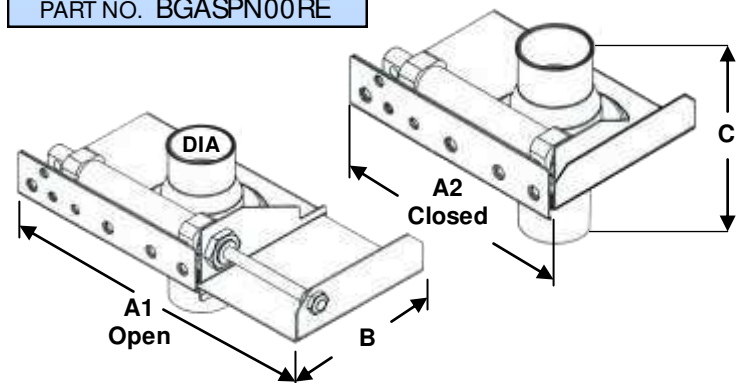

AUTOMATIC GALVANIZED AIR SEAL PNEUMATIC BLAST GATE W/ UHMW SEALS

DIA	PART #	CYL	A1	A2	B	C	WT.	REG. PRICE	35% OFF
			INCH	INCH	INCH	INCH			
3"	BGASPN03RE	1	14.57	10.32	6.00	5.86	4.8	\$889.90	\$578.44
4"	BGASPN04RE	1	15.45	10.32	7.00	5.83	6.2	\$889.90	\$578.44
5"	BGASPN05RE	1	18.32	12.32	7.94	5.84	7.8	\$934.40	\$607.36
6"	BGASPN06RE	1	21.43	14.25	8.94	5.94	7.8	\$934.40	\$607.36
7"	BGASPN07RE	1	29.07	18.13	10.88	5.68	9.4	\$956.70	\$621.86
8"	BGASPN08RE	1	29.07	18.13	10.88	6.06	14.0	\$956.70	\$621.86
10"	BGASPN10RE	2	32.07	22.13	14.63	5.79	27.0	\$1,029.00	\$668.85
12"	BGASPN12RE	2	40.18	27.18	16.56	5.79	35.8	\$1,056.80	\$686.92
14"	BGASPN14RE	2	47.50	33.50	17.88	6.68	41.8	\$1,179.10	\$766.42
16"	BGASPN16RE	2	53.50	37.50	19.88	6.68	27.8	\$1,334.90	\$867.69
18"	BGASPN18RE	2	59.50	41.50	21.88	6.68	53.8	\$1,435.00	\$932.75
20"	BGASPN20RE	2	65.50	45.50	23.88	6.68	59.8	\$1,557.40	\$1,012.31
22"	BGASPN22RE	2	71.50	49.50	25.88	6.68	65.8	\$1,613.00	\$1,048.45
24"	BGASPN24RE	2	77.50	53.50	27.88	6.68	71.8	\$1,690.20	\$1,098.63

Stainless steel available
All cylinders have internal magnets

Automatic Galv. Pneumatic Blast Gate

- UHMW (Ultra High Molecular Weight) seals
- Very low leakage
- Designed for dust & fumes
- 120VAC or 24VDC valve/coil. Please specify
- Single cylinder 3" to 7" Double cylinder 8" to 24"
- All galv. w/ rolled edges

REED SWITCH W/ MOUNTING STRAP

PART #	PRICE (SET OF 2)	35% OFF PRICE
BGRS02	\$93.50	\$60.78

- Senses when blast Gate is open/closed
- Used with all automatic Blast Gates