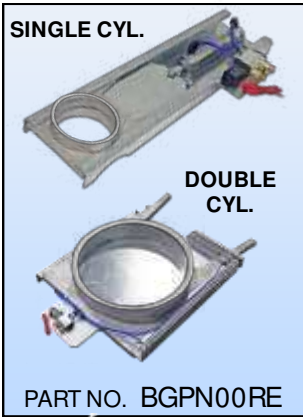

AUTOMATIC DIE CAST ALUMINUM PNEUMATIC BLAST GATE

DIA	PART #	SINGLE CYLINDER			DOUBLE CYLINDER				WT.	REG. PRICE	35% OFF
		A	B	C	A1	A2	B	C			
		INCH	INCH	INCH	INCH	INCH	INCH	INCH			
3"	BGPN03RE	18.81	3.80	6.18	-	-	-	-	3.8	\$618.60	\$402.09
4"	BGPN04RE	21.76	4.11	5.66	-	-	-	-	4.8	\$618.60	\$402.09
5"	BGPN05RE	25.28	5.09	5.17	-	-	-	-	5.2	\$630.90	\$410.09
6"	BGPN06RE	27.81	6.10	5.70	-	-	-	-	7.0	\$630.90	\$410.09
7"	BGPN07RE	31.53	7.10	5.06	-	-	-	-	8.2	\$680.40	\$442.26
8"	BGPN08RE	-	-	-	22.50	13.50	11.60	5.82	8.5	\$742.20	\$482.43
9"	BGPN09RE	-	-	-	24.50	14.38	12.60	5.33	8.5	\$773.30	\$502.65
10"	BGPN10RE	-	-	-	27.60	15.38	13.37	5.99	10.5	\$773.30	\$502.65
12"	BGPN12RE	-	-	-	30.57	17.31	13.26	6.03	13.7	\$804.20	\$522.73
14"	BGPN14RE	-	-	-	35.49	20.00	17.99	6.26	15.8	\$897.00	\$583.05
16"	BGPN16RE	-	-	-	39.79	22.25	20.11	5.97	17.9	\$1,002.00	\$651.30
18"	BGPN18RE	-	-	-	42.13	24.13	21.98	9.04	20.1	\$1,113.40	\$723.71
20"	BGPN20RE	-	-	-	44.93	24.93	24.40	9.16	22.3	\$1,200.00	\$780.00
22"	BGPN22RE	-	-	-	49.10	27.10	27.00	9.11	24.5	\$1,311.30	\$852.35
24"	BGPN24RE	-	-	-	53.17	29.17	29.20	9.15	26.7	\$1,459.80	\$948.87

Stainless Steel Available
All cylinders have internal magnets

Automatic Die Cast Aluminum Pneumatic

- Cast aluminum body w/ galv. slide blade, rolled edges
- Operated by 90-100 P.S.I. compressed air
- 120VAC or 240VDC electric coil, please specify
- Designed for dust & fumes
- Single cylinders 3" to 7". Double cylinder (compact series) 8" to 24"

Stainless steel available
All cylinders have internal magnets

Automatic Galv. Pneumatic Blast Gate

- UHMW (Ultra High Molecular Weight) seals
- Very low leakage
- Designed for dust & fumes
- 120VAC or 24VDC valve/coil. Please specify
- Single cylinder 3" to 7" Double cylinder 8" to 24"
- All galv. w/ rolled edges