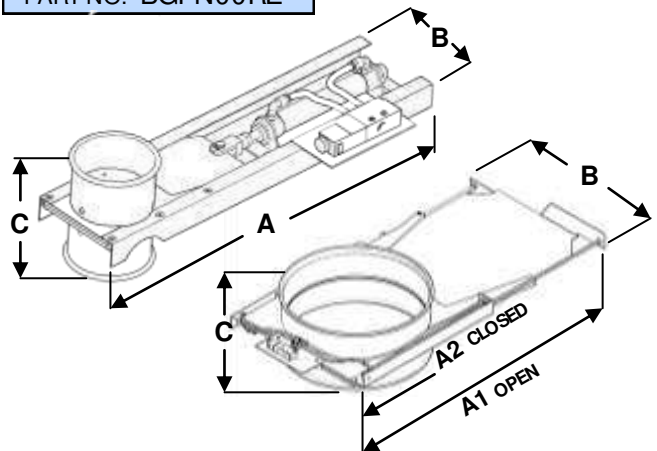

AUTOMATIC DIE CAST ALUMINUM PNEUMATIC BLAST GATE

DIA	PART #	SINGLE CYLINDER			DOUBLE CYLINDER				WT.	REG. PRICE	35% OFF
		A	B	C	A1	A2	B	C			
		INCH	INCH	INCH	INCH	INCH	INCH	INCH			
3"	BGPN03RE	18.81	3.80	6.18	-	-	-	-	3.8	\$618.60	\$402.09
4"	BGPN04RE	21.76	4.11	5.66	-	-	-	-	4.8	\$618.60	\$402.09
5"	BGPN05RE	25.28	5.09	5.17	-	-	-	-	5.2	\$630.90	\$410.09
6"	BGPN06RE	27.81	6.10	5.70	-	-	-	-	7.0	\$630.90	\$410.09
7"	BGPN07RE	31.53	7.10	5.06	-	-	-	-	8.2	\$680.40	\$442.26
8"	BGPN08RE	-	-	-	22.50	13.50	11.60	5.82	8.5	\$742.20	\$482.43
9"	BGPN09RE	-	-	-	24.50	14.38	12.60	5.33	8.5	\$773.30	\$502.65
10"	BGPN10RE	-	-	-	27.60	15.38	13.37	5.99	10.5	\$773.30	\$502.65
12"	BGPN12RE	-	-	-	30.57	17.31	13.26	6.03	13.7	\$804.20	\$522.73
14"	BGPN14RE	-	-	-	35.49	20.00	17.99	6.26	15.8	\$897.00	\$583.05
16"	BGPN16RE	-	-	-	39.79	22.25	20.11	5.97	17.9	\$1,002.00	\$651.30
18"	BGPN18RE	-	-	-	42.13	24.13	21.98	9.04	20.1	\$1,113.40	\$723.71
20"	BGPN20RE	-	-	-	44.93	24.93	24.40	9.16	22.3	\$1,200.00	\$780.00
22"	BGPN22RE	-	-	-	49.10	27.10	27.00	9.11	24.5	\$1,311.30	\$852.35
24"	BGPN24RE	-	-	-	53.17	29.17	29.20	9.15	26.7	\$1,459.80	\$948.87

Stainless Steel Available
All cylinders have internal magnets

Automatic Die Cast Aluminum Pneumatic

- Cast aluminum body w/ galv. slide blade, rolled edges
- Operated by 90-100 P.S.I. compressed air
- 120VAC or 240VDC electric coil, please specify
- Designed for dust & fumes
- Single cylinders 3" to 7". Double cylinder (compact series) 8" to 24"

Stainless steel available
All cylinders have internal magnets

Automatic Galv. Pneumatic Blast Gate

- UHMW (Ultra High Molecular Weight) seals
- Very low leakage
- Designed for dust & fumes
- 120VAC or 24VDC valve/coil. Please specify
- Single cylinder 3" to 7" Double cylinder 8" to 24"
- All galv. w/ rolled edges